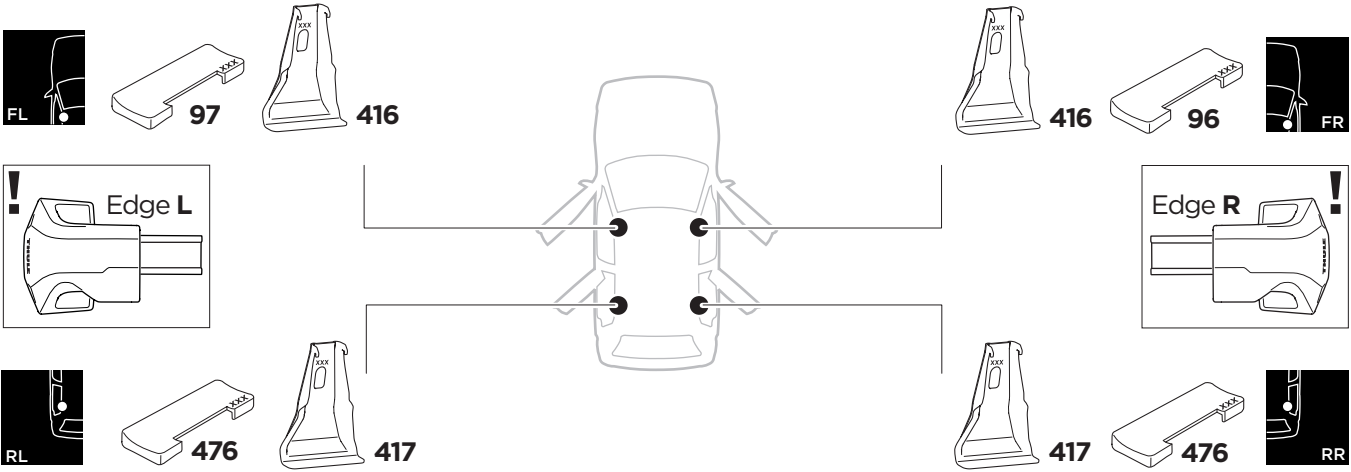

# 1

## Kit 145228

DAIHATSU Sirion, 5-dr Hatchback, 18-  
PERODUA Myvi, 5-dr Hatchback, 18-

ISO 11154-E

THULE WingBar Evo	THULE WingBar Edge	THULE WingBar	THULE SquareBar Evo	Evo X (scale)	Edge X (scale)
DAIHATSU Sirion, 5-dr Hatchback, 18-				35	I
PERODUA Myvi, 5-dr Hatchback, 18-				35	I

THULE ProBar Evo	THULE SlideBar Evo	X (mm/inch)
DAIHATSU Sirion, 5-dr Hatchback, 18-		1001 mm / 39 3/8"
PERODUA Myvi, 5-dr Hatchback, 18-		1001 mm / 39 3/8"

THULE WingBar Evo	THULE WingBar Edge	THULE WingBar	THULE SquareBar Evo	Evo Y (scale)	Edge Y (scale)
DAIHATSU Sirion, 5-dr Hatchback, 18-				29	C
PERODUA Myvi, 5-dr Hatchback, 18-				29	C

THULE ProBar Evo	THULE SlideBar Evo	Y (mm/inch)
DAIHATSU Sirion, 5-dr Hatchback, 18-		941 mm / 37"
PERODUA Myvi, 5-dr Hatchback, 18-		941 mm / 37"

	W (mm/inch)	Z (mm/inch)
DAIHATSU Sirion, 5-dr Hatchback, 18-	660 mm / 26"	380 mm / 15"
PERODUA Myvi, 5-dr Hatchback, 18-	660 mm / 26"	380 mm / 15"